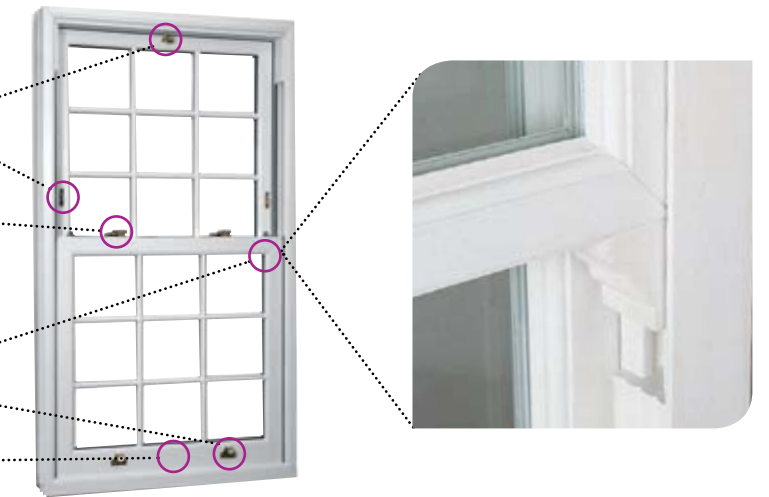

The traditional Georgian glazing bar arrangement may also be replicated by concealing the glazing bars within the double glazed unit, or by surface mounting the bars onto the external faces of the double glazed unit.

Balances

Instead of weights, pulleys and a cord to hold the sashes in position, they feature a pair of sophisticated spring balances to take over the sash retention. The benefit is that it gives a reliable and smooth glide operation of the opening sash.

Tilt & open feature

An ingenious 'tilt inwards' opening facility allows for easy cleaning from the inside.

Truly authentic detail

Ring pull to ease opening and closing

Safety restrictor

Locking 'cam catches' and night ventilation
(available in gold or chrome effect finish)

Decorative horn detail

Sash lifts

Deep bottom rail with mortice & tenon

The modern sash not only emulates the aesthetics of their traditional timber equivalent, but they also offer additional benefits...